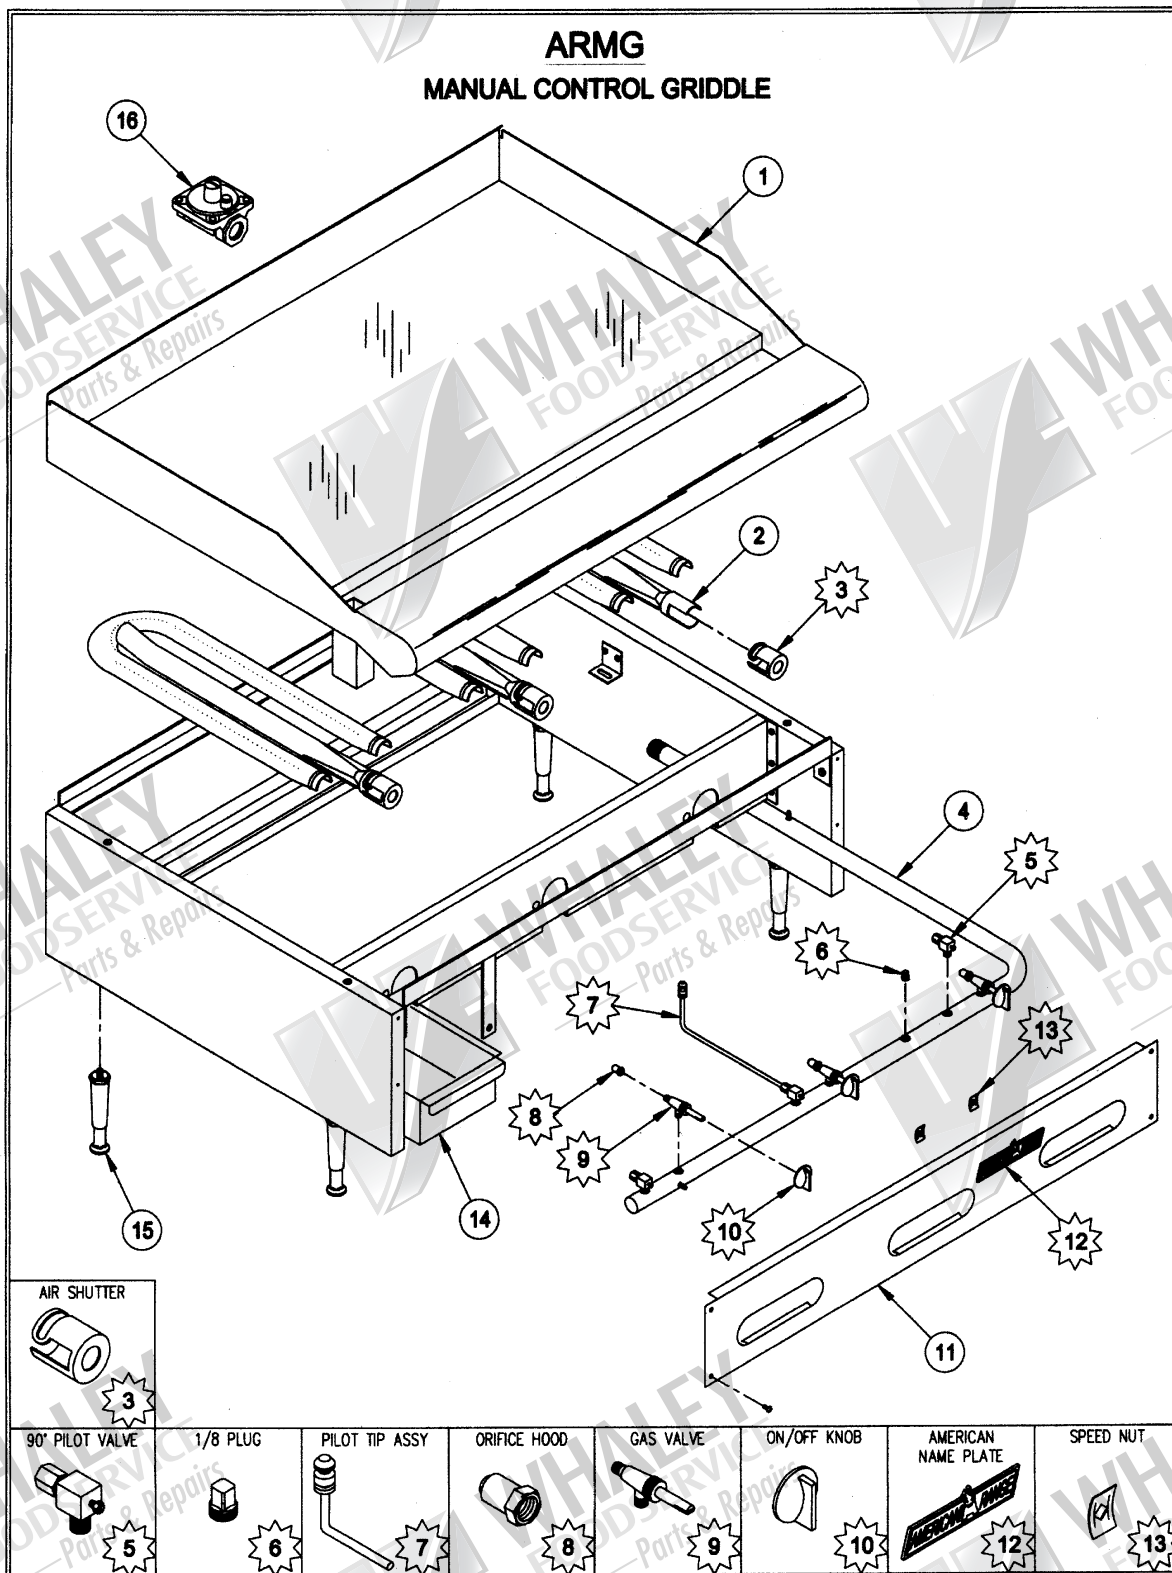

# ARMG Manual Control Griddle

ITEM NO.	PART NO.	DESCRIPTION
1	1800-24	24" Griddle Plate Assembly
	1800-36	36" Griddle Plate Assembly
	1800-48	48" Griddle Plate Assembly
	1800-60	60" Griddle Plate Assembly
	1800-72	72" Griddle Plate Assembly
2	10473	Griddle Burner
3	10474	Air Shutter
4	1801-24	24" Manifold Pipe
	1801-36	36" Manifold Pipe
	1801-48	48" Manifold Pipe
	1801-60	60" Manifold Pipe
	1801-72	72" Manifold Pipe
5	10418	90° Pilot Valve Adjustable
6	10013	1/8" Plug
7	10240	Pilot Tip Assembly

ITEM NO.	PART NO.	DESCRIPTION
8	11039	Orifice Hood #39 - Natural Gas
	11052	Orifice Hood #52 - Propane Gas
9	10419	Gas Valve
10	10420	Chrome On/Off Knob
11	1802-24	24" Valve Cover
	1802-36	36" Valve Cover
	1802-48	48" Valve Cover
	1802-60	60" Valve Cover
	1802-72	72" Valve Cover
12	10499	American Range Name Plate
13	10601	Speed Nut
14	10250	Grease Can Assembly
15	10437	4" Leg
16	10480	Regulator - Natural Gas
	10481	Regulator - Propane Gas