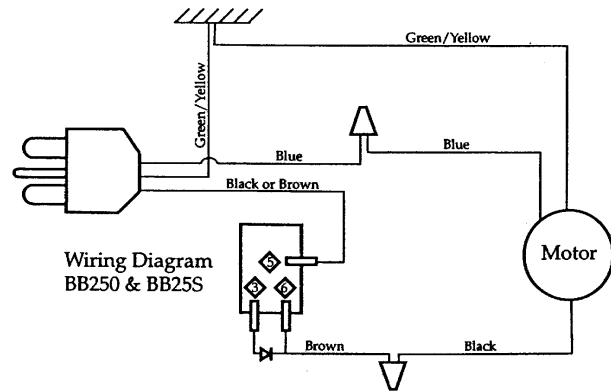

BB150, BB150S,  
 BB250, BB250S,  
 BB15PC/BB15SC,  
 BB15DW, BB160, BB160S

# Blender

WARING

Blender

(Illustration on page 663.)

ITEM NO.	PART NO.	DESCRIPTION
1	018534	Lid Insert
2	024367	Outer Lid/Black
	018532	Outer Lid/White
3	018531	Jar/Plastic 48 oz.
4	006890	Gasket
5	502508	Blending Assembly
6	015388	Jar Bottom/Black
	019614	Jar Bottom/White
7	011700	Center Lid
8	013443	Outer Lid
9	015997	Jar/SS 32 oz.
10	014009	Coupling
11	018605	Housing Seal
12	071381	Jar Adapter/Black
	019605	Jar Adapter/White
13	024029	Motor/BB150, BB150S, BB15PC/BB15SC, BB15DW, BB160, BB1602
	024146	Motor/BB250, BB250S
14	012698	Switch
15	015098	Nut Ring
16	014899	Name Plate/BB150, BB150S, BB250/BB250S, BB160, BB160S
17	018139	Name Plate/BB15DW
18	023257	Name Plate/BB15PC/BB15SC
19	024055	Bottom Plate
20	016041	Stain Relief
21	017384	Suction Cup Foot (3 qty.)
22	501162	Cord Set/BB150, BB150S, BB15PC/BB15SC, BB15DW, BB160, BB160S
	501256	Cord Set/BB250, BB250S
23	013659	Sem (3 qty.)
24	002943	Lock Washer
25	013659	Sem
26	017463	Base/BB150, BB150S, BB250, BB250S, BB15PC, BB15SC
	019602	Base/BB150DW
	016313	Base/BB160 and BB160S
27	015383	Washer (4 qty.)
28	001832	Washer (4 qty.)
29	017368	Screw (2 qty.)
30	016094	Hole Plug (2 qty.)
	003532	River/Nameplate (2 qty.)
	009051	Wire Nut (2 qty.)
	013304	NSF Seal
	013731	Cable Tie (2 qty.)
	501400	Lead
	502512	Lead & Diode (003262)
	501166	Lead & Diode (002884)/BB250, BB250S
7 & 8	500665	2 Piece Lid
4-6 & 9	501460	SS Jar with Jar Bottom Assembly
	502507	Cutter & Shaft
	017832	Bearing Cup
	500122	Bearing Holder
	006937	Washer
	003138	Wheel Coupling