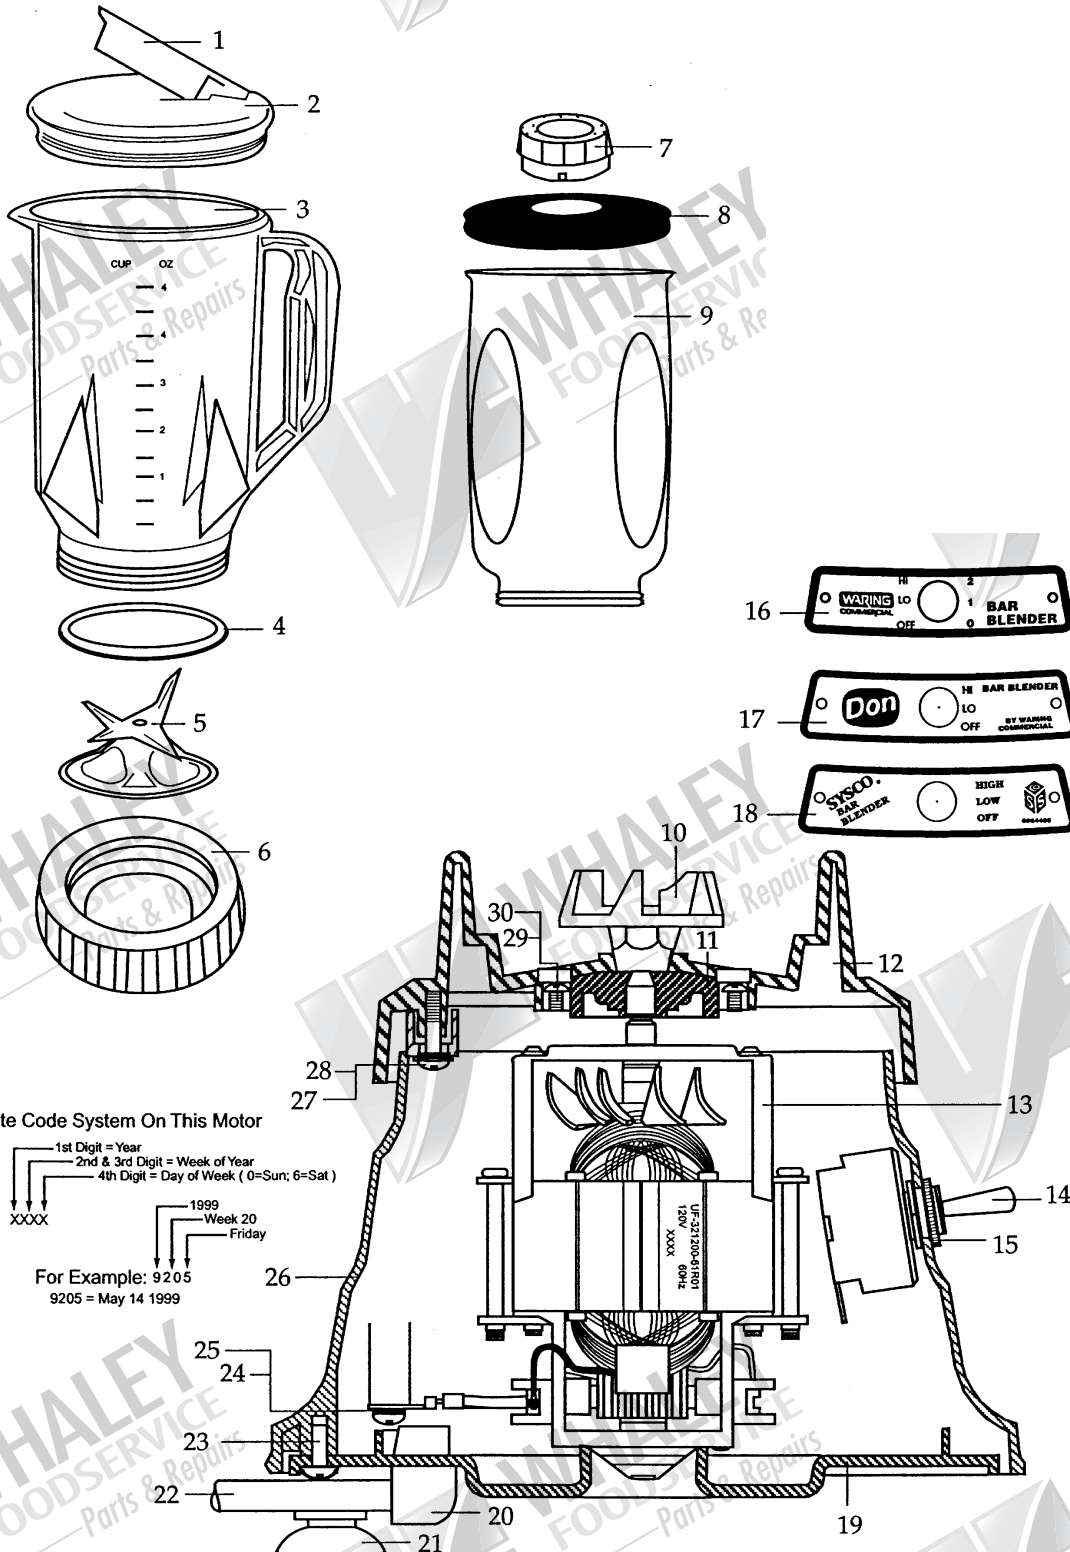

BB150, BB150S,  
 BB250, BB250S,  
 BB15PC/BB15SC,  
 BB15DW, BB160, BB160S

# Blender

WARING

Blender

(Illustration on page 663.)

ITEM NO.	PART NO.	DESCRIPTION
1	018534	Lid Insert
2	024367	Outer Lid/Black
	018532	Outer Lid/White
3	018531	Jar/Plastic 48 oz.
4	006890	Gasket
5	502508	Blending Assembly
6	015388	Jar Bottom/Black
	019614	Jar Bottom/White
7	011700	Center Lid
8	013443	Outer Lid
9	015997	Jar/SS 32 oz.
10	014009	Coupling
11	018605	Housing Seal
12	071381	Jar Adapter/Black
	019605	Jar Adapter/White
13	024029	Motor/BB150, BB150S, BB15PC/BB15SC, BB15DW, BB160, BB1602
	024146	Motor/BB250, BB250S
14	012698	Switch
15	015098	Nut Ring
16	014899	Name Plate/BB150, BB150S, BB250/BB250S, BB160, BB160S
17	018139	Name Plate/BB15DW
18	023257	Name Plate/BB15PC/BB15SC
19	024055	Bottom Plate
20	016041	Stain Relief
21	017384	Suction Cup Foot (3 qty.)
22	501162	Cord Set/BB150, BB150S, BB15PC/BB15SC, BB15DW, BB160, BB160S
	501256	Cord Set/BB250, BB250S
23	013659	Sem (3 qty.)
24	002943	Lock Washer
25	013659	Sem
26	017463	Base/BB150, BB150S, BB250, BB250S, BB15PC, BB15SC
	019602	Base/BB150DW
	016313	Base/BB160 and BB160S
27	015383	Washer (4 qty.)
28	001832	Washer (4 qty.)
29	017368	Screw (2 qty.)
30	016094	Hole Plug (2 qty.)
	003532	River/Nameplate (2 qty.)
	009051	Wire Nut (2 qty.)
	013304	NSF Seal
	013731	Cable Tie (2 qty.)
	501400	Lead
	502512	Lead & Diode (003262)
	501166	Lead & Diode (002884)/BB250, BB250S
7 & 8	500665	2 Piece Lid
4-6 & 9	501460	SS Jar with Jar Bottom Assembly
	502507	Cutter & Shaft
	017832	Bearing Cup
	500122	Bearing Holder
	006937	Washer
	003138	Wheel Coupling