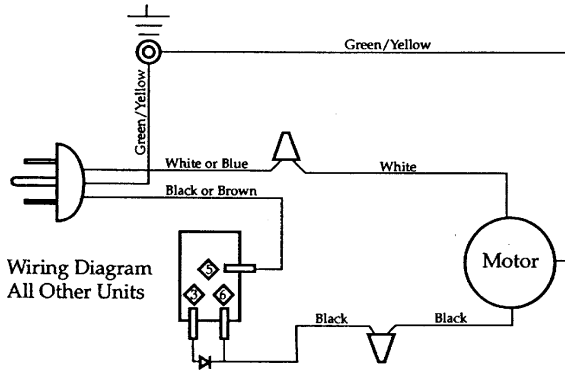

BB150, BB150S,  
 BB250, BB250S,  
 BB15PC/BB15SC,  
 BB15DW, BB160, BB160S

# Blender

WARING

Blender

(Illustration on page 663.)

ITEM NO.	PART NO.	DESCRIPTION
1	018534	Lid Insert
2	024367	Outer Lid/Black
	018532	Outer Lid/White
3	018531	Jar/Plastic 48 oz.
4	006890	Gasket
5	502508	Blending Assembly
6	015388	Jar Bottom/Black
	019614	Jar Bottom/White
7	011700	Center Lid
8	013443	Outer Lid
9	015997	Jar/SS 32 oz.
10	014009	Coupling
11	018605	Housing Seal
12	071381	Jar Adapter/Black
	019605	Jar Adapter/White
13	024029	Motor/BB150, BB150S, BB15PC/BB15SC, BB15DW, BB160, BB1602
	024146	Motor/BB250, BB250S
14	012698	Switch
15	015098	Nut Ring
16	014899	Name Plate/BB150, BB150S, BB250/BB250S, BB160, BB160S
17	018139	Name Plate/BB15DW
18	023257	Name Plate/BB15PC/BB15SC
19	024055	Bottom Plate
20	016041	Stain Relief
21	017384	Suction Cup Foot (3 qty.)
22	501162	Cord Set/BB150, BB150S, BB15PC/BB15SC, BB15DW, BB160, BB160S
	501256	Cord Set/BB250, BB250S
23	013659	Sem (3 qty.)
24	002943	Lock Washer
25	013659	Sem
26	017463	Base/BB150, BB150S, BB250, BB250S, BB15PC, BB15SC
	019602	Base/BB150DW
	016313	Base/BB160 and BB160S
27	015383	Washer (4 qty.)
28	001832	Washer (4 qty.)
29	017368	Screw (2 qty.)
30	016094	Hole Plug (2 qty.)
	003532	River/Nameplate (2 qty.)
	009051	Wire Nut (2 qty.)
	013304	NSF Seal
	013731	Cable Tie (2 qty.)
	501400	Lead
	502512	Lead & Diode (003262)
	501166	Lead & Diode (002884)/BB250, BB250S
7 & 8	500665	2 Piece Lid
4-6 & 9	501460	SS Jar with Jar Bottom Assembly
	502507	Cutter & Shaft
	017832	Bearing Cup
	500122	Bearing Holder
	006937	Washer
	003138	Wheel Coupling